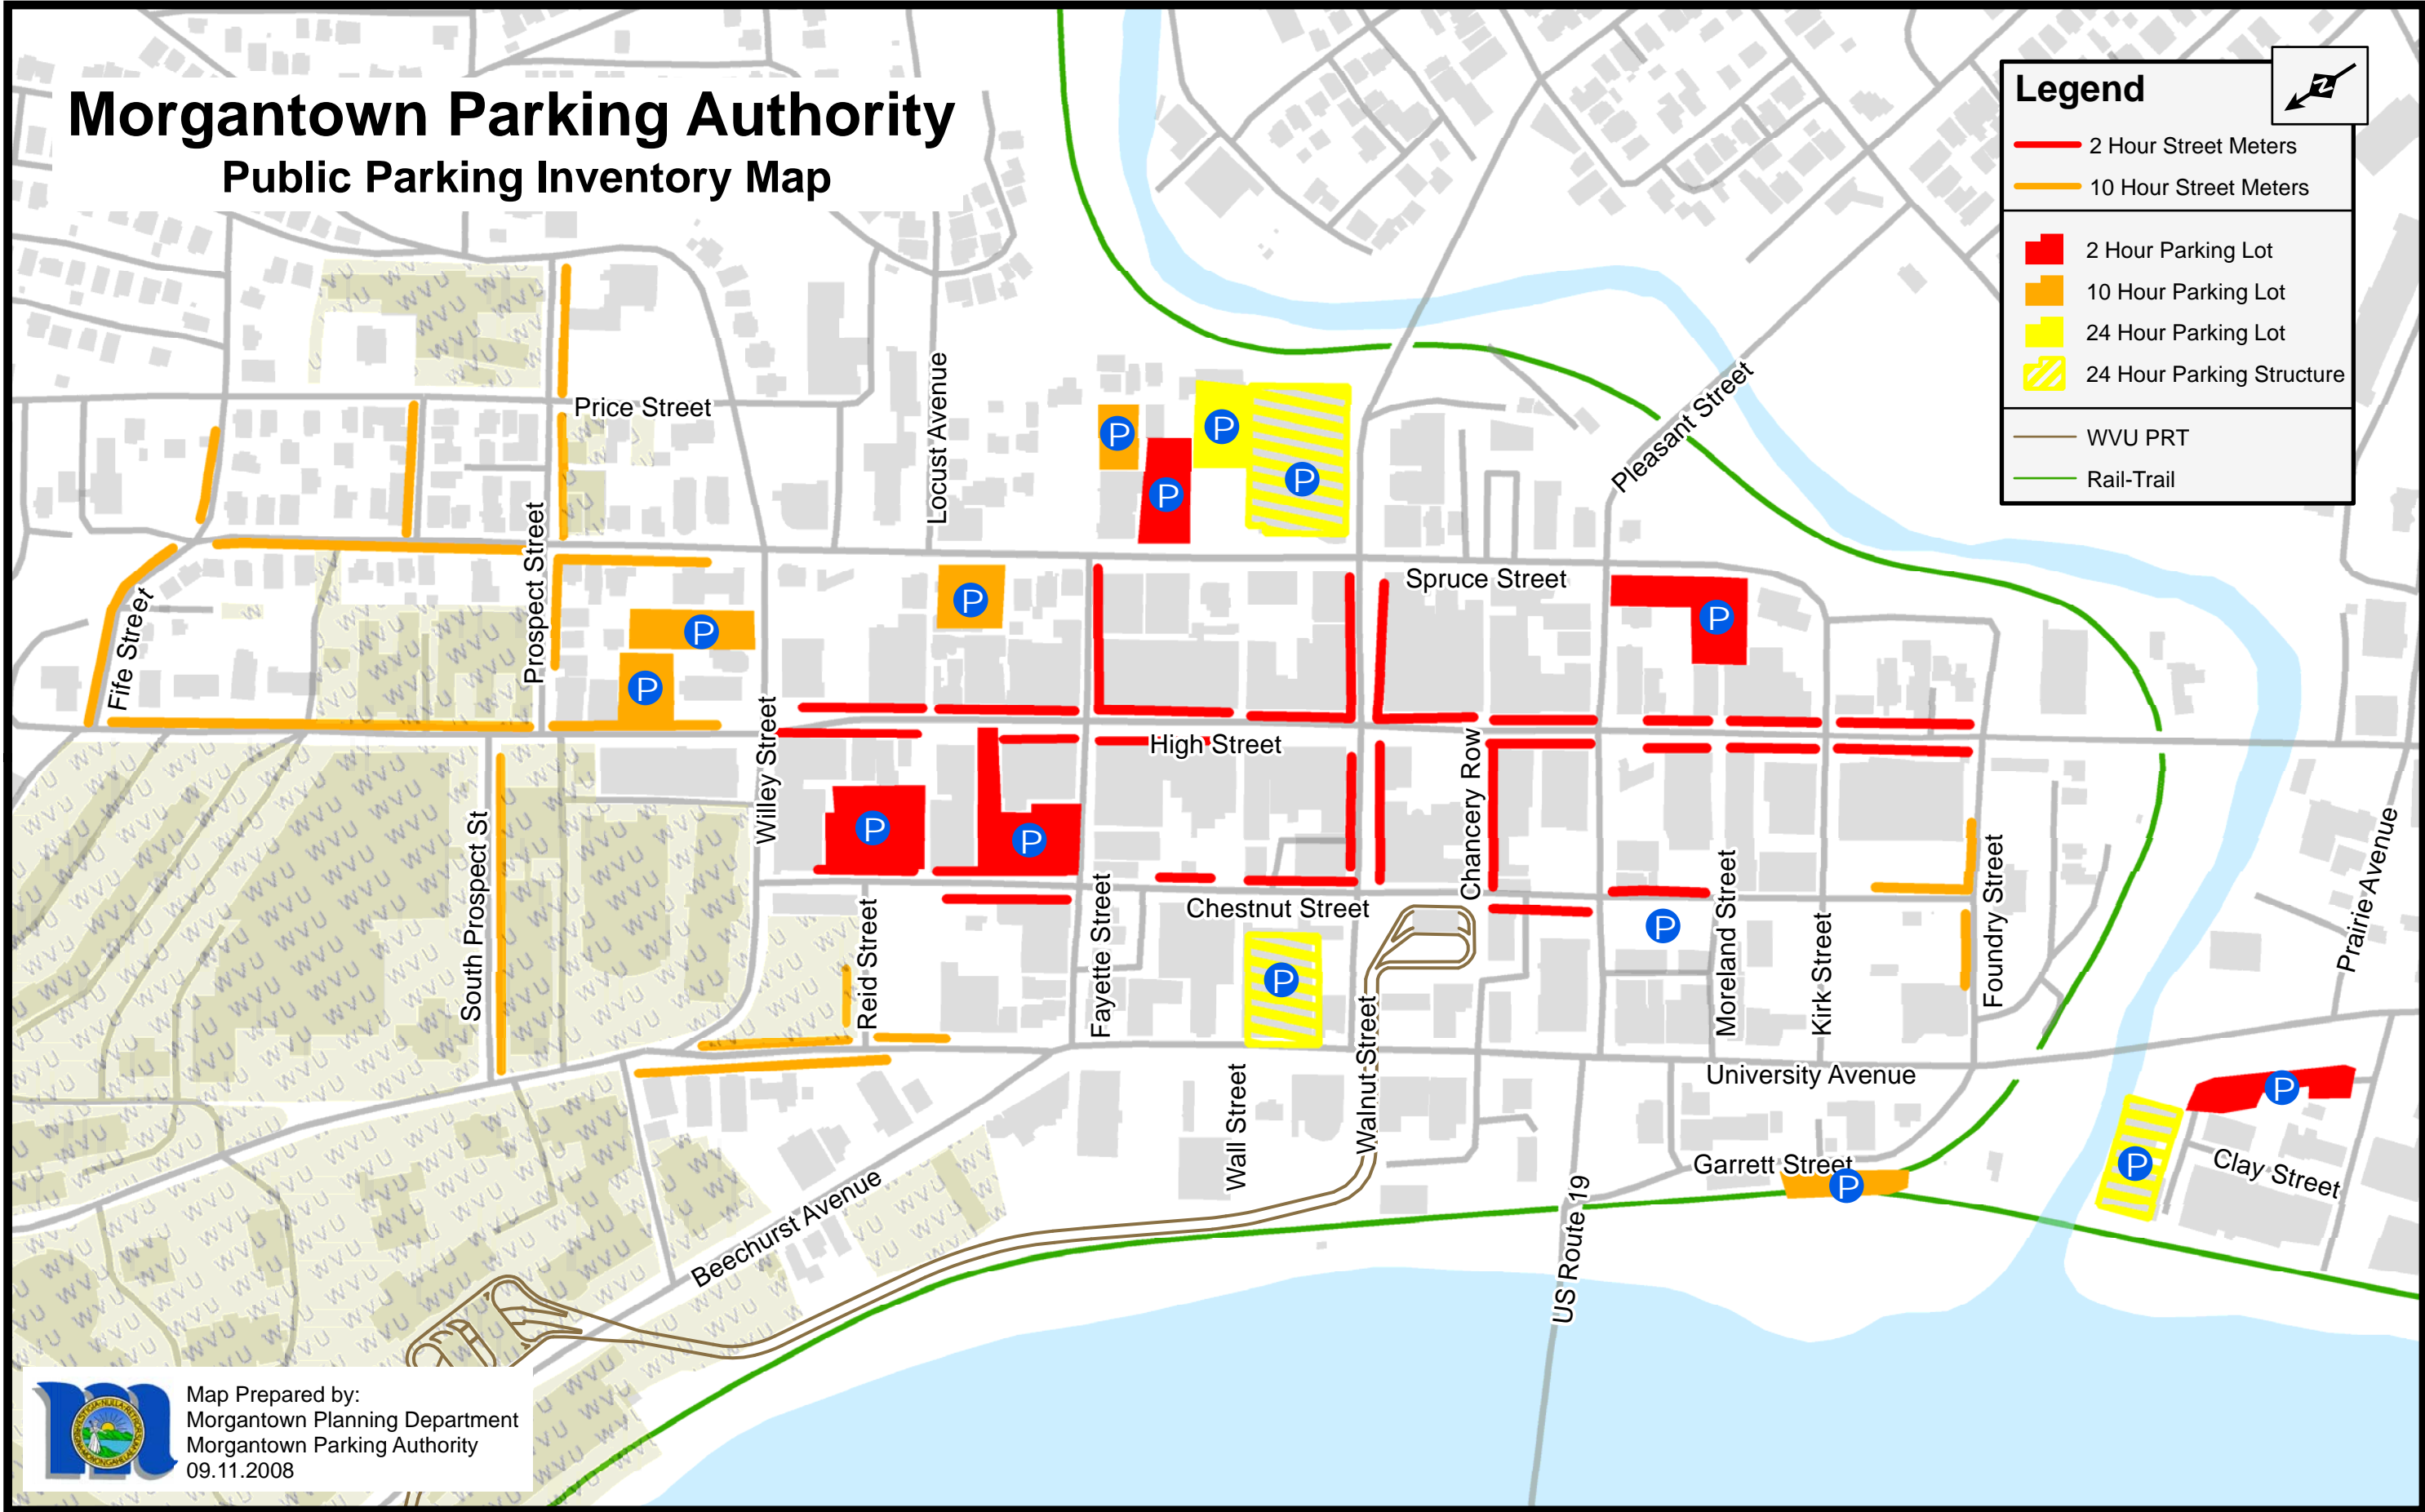

# Morgantown Parking Authority Public Parking Inventory Map

**Legend**

-  2 Hour Street Meters
-  10 Hour Street Meters
-  2 Hour Parking Lot
-  10 Hour Parking Lot
-  24 Hour Parking Lot
-  24 Hour Parking Structure
-  WVU PRT
-  Rail-Trail

Map Prepared by:  
Morgantown Planning Department  
Morgantown Parking Authority  
09.11.2008